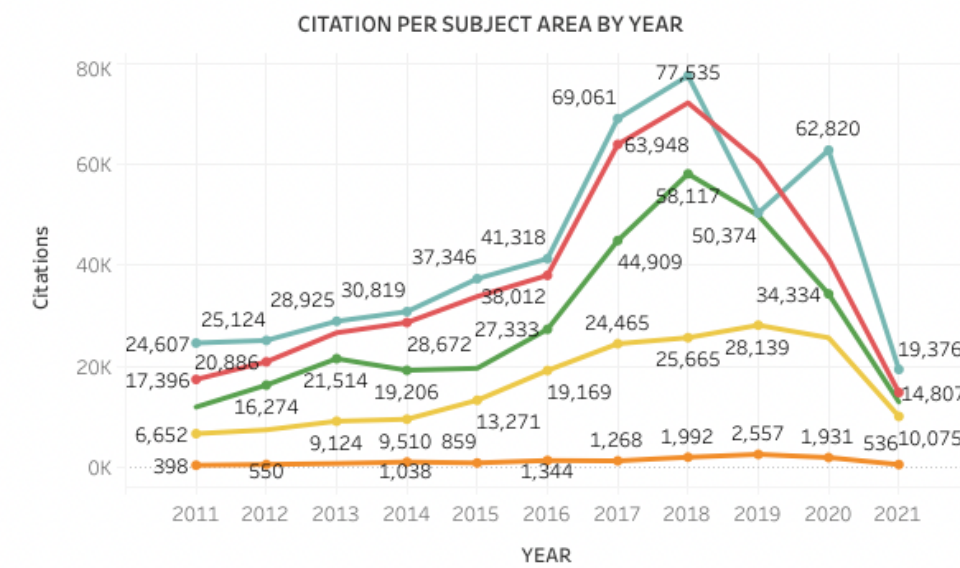

YEAR

- ☐ (All)
- ☒ 2011
- ☒ 2012
- ☒ 2013
- ☒ 2014
- ☒ 2015
- ☒ 2016
- ☒ 2017
- ☒ 2018
- ☒ 2019
- ☒ 2020
- ☒ 2021
- ☐ 2022

AFFILIATION NAME

(All) ▾

SUBJECT AREA

- ☐ Art Humanities
- ☐ Engineering Technology
- ☐ Life Sciences Medicine
- ☐ Natural Sciences
- ☐ Social Sciences Manage...

CITATION PER SUBJECT AREA (QS)