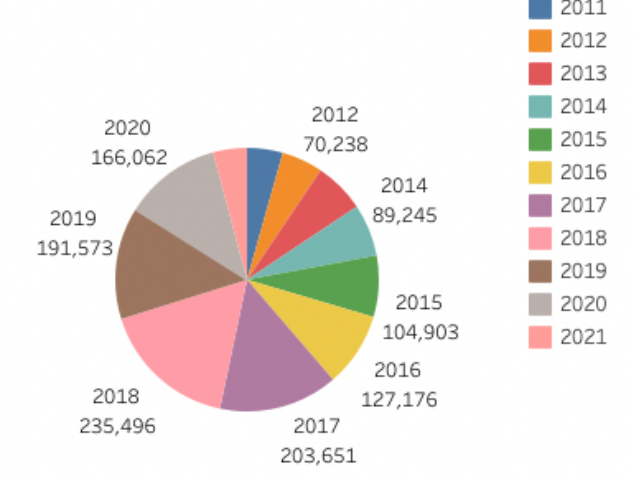

CITATION ALL SUBJECT BY YEAR