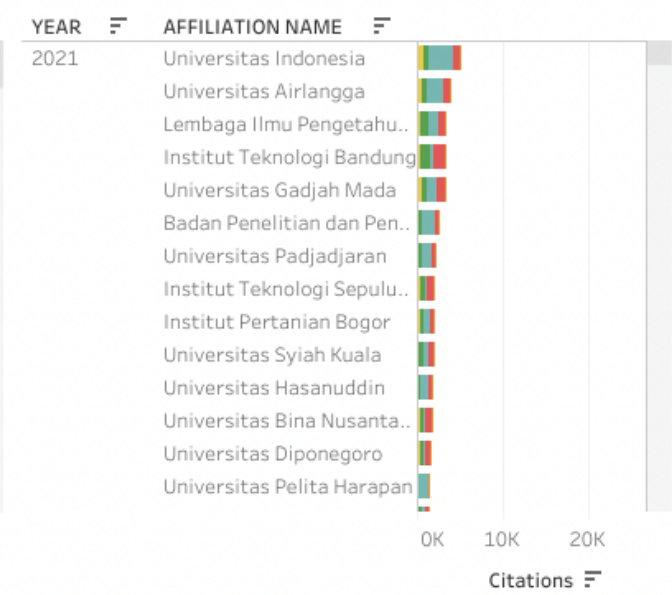

CITATION PER SUBJECT AREA BY AFFILIATION (PER YEAR)