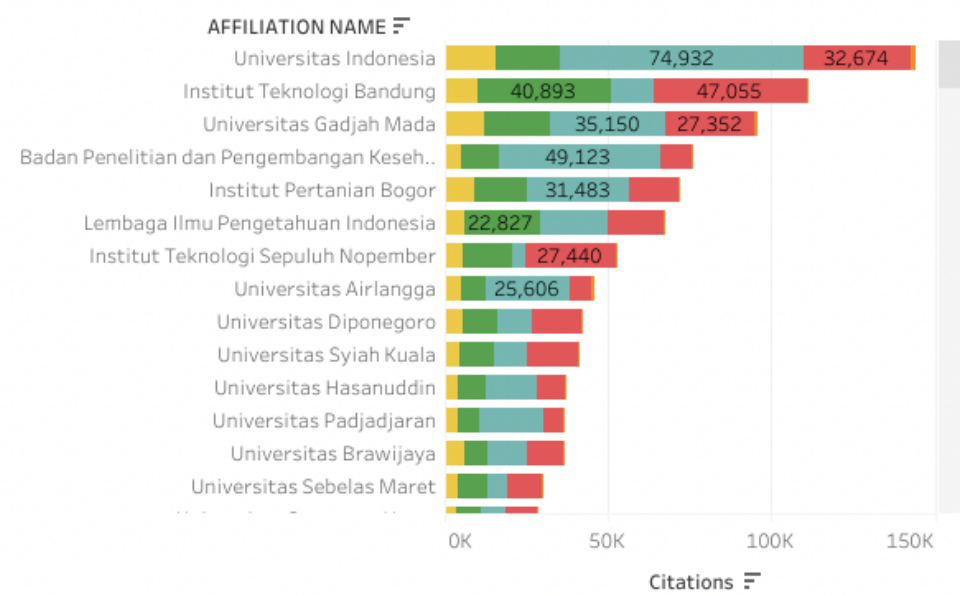

CITATION PER SUBJECT AREA BY AFFILIATION (ALL YEAR)