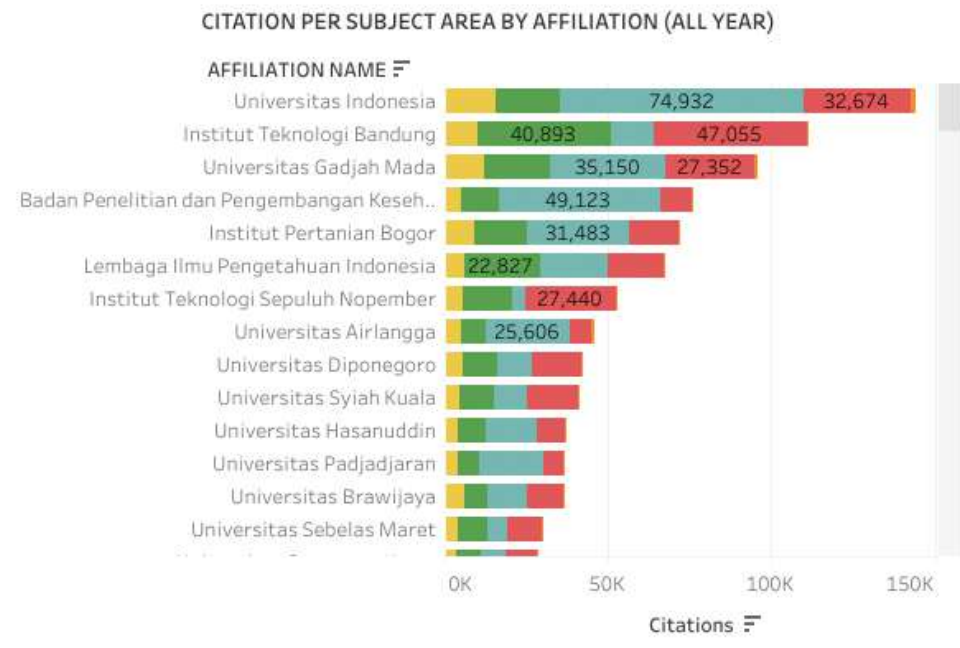

SUBJECT AREA

- ☐ Art Humanities
- ☐ Engineering Technology
- ☐ Life Sciences Medicine
- ☐ Natural Sciences
- ☐ Social Sciences Manage...