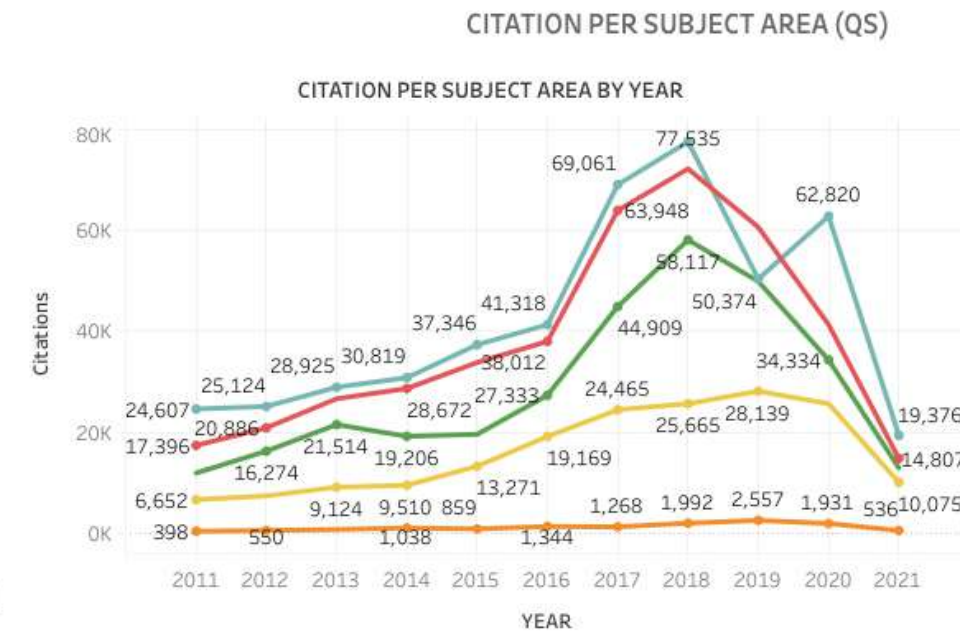

YEAR

- ☐ (All)
- ☒ 2011
- ☒ 2012
- ☒ 2013
- ☒ 2014
- ☒ 2015
- ☒ 2016
- ☒ 2017
- ☒ 2018
- ☒ 2019
- ☒ 2020
- ☒ 2021
- ☐ 2022

AFFILIATION NAME

(All) ▾