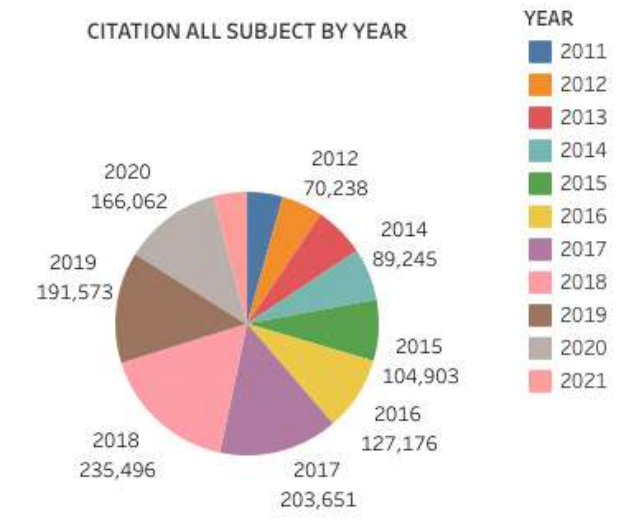

YEAR

- ☐ (All)
- ☒ 2011
- ☒ 2012
- ☒ 2013
- ☒ 2014
- ☒ 2015
- ☒ 2016
- ☒ 2017
- ☒ 2018
- ☒ 2019
- ☒ 2020
- ☒ 2021
- ☐ 2022

AFFILIATION NAME

(All) ▾